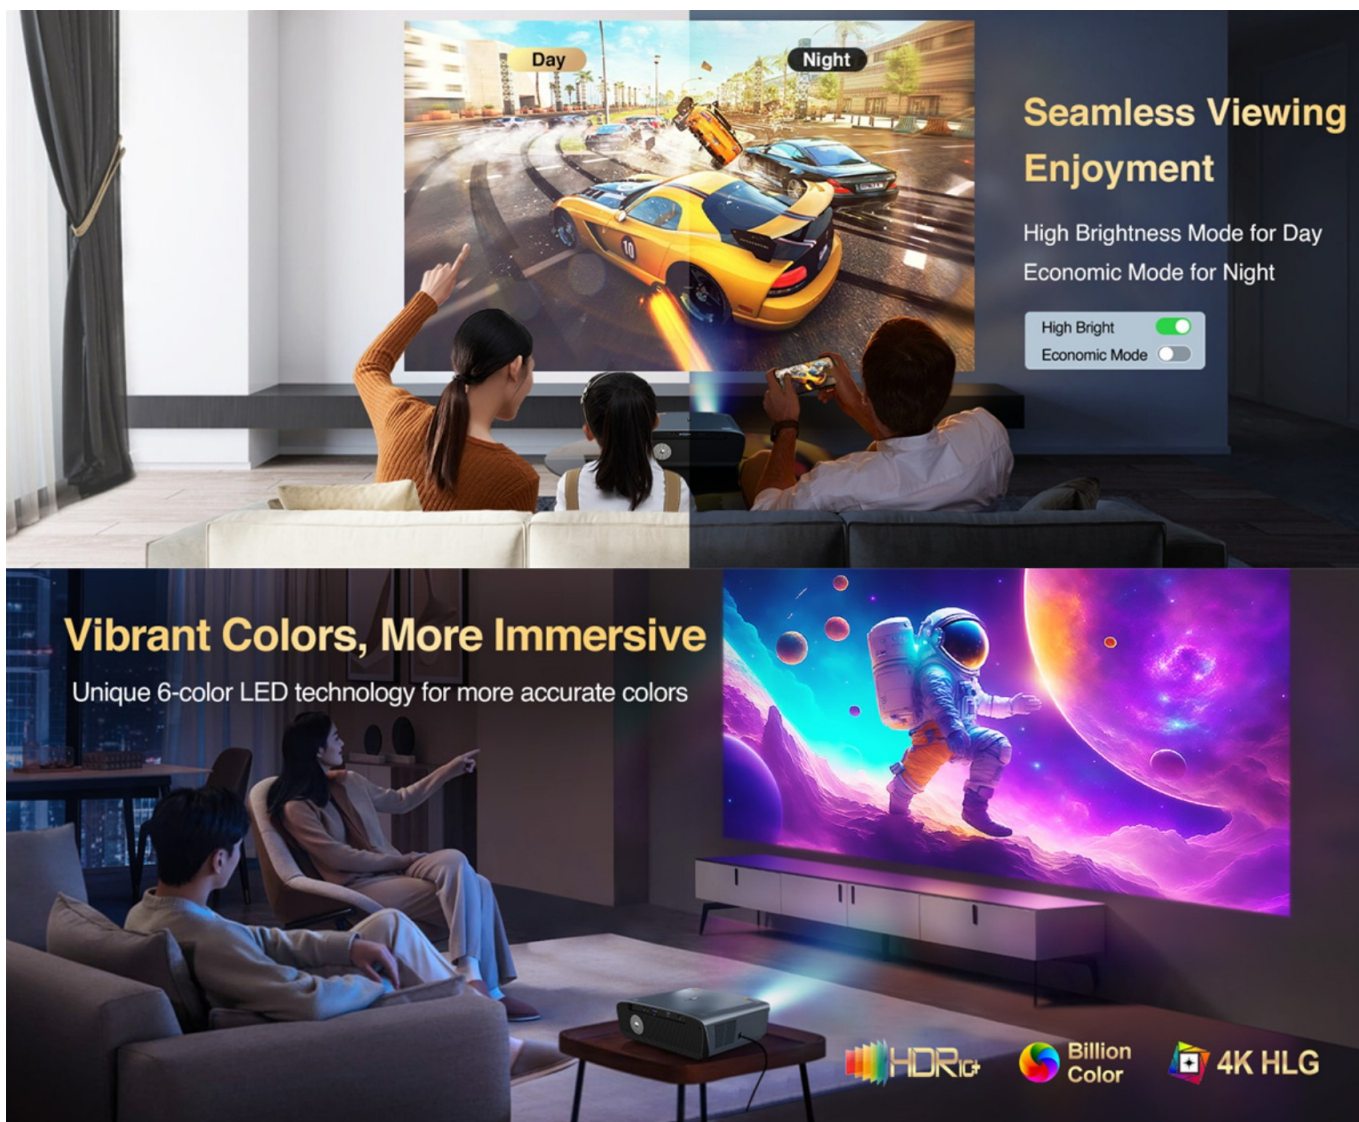

Óptica fiable y realismo cinematográfico: Tecnología Sealed LED Engine

El corazón del dispositivo es un sistema óptico patentado y completamente hermético (**Patented Sealed Engine**). A diferencia de los proyectores tradicionales, su diseño cerrado bloquea por completo el acceso de polvo, polen y humedad.

- **Brillo que eclipsa a la competencia:** Sus impresionantes **1550 ANSI Lúmenes (hasta 46.500 LS-Lúmenes)** garantizan una visibilidad perfecta incluso de día.
- **Mil millones de colores en True 4K HDR10+:** La resolución nativa Full HD 1080p (con soporte completo de 4K 60Hz) combinada con un contraste dinámico de **16.000:1 / 20.000:1** resalta cada matiz de la imagen, desde el brillo en los ojos de un león hasta los rayos de sol individuales.

Configuración por IA ultrarrápida y montaje flexible a 360°

Con el proyector A9G no perderá tiempo ajustando parámetros manualmente. Los algoritmos avanzados de inteligencia