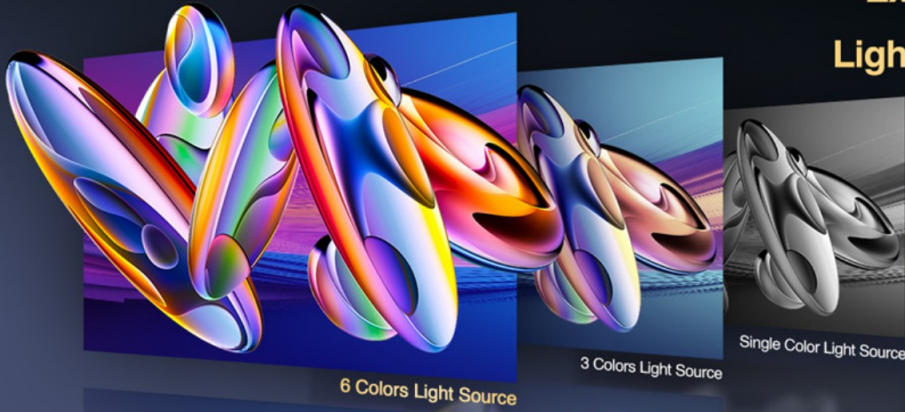

4K DECODING

LASER TOP

Sensorless Auto Focus

Auto Keystone

Auto Screen Alignment

Intelligent Obstacle Avoidance

Dolby

Proyector Multimedia A9G - ¡El éxito absoluto del mercado!

Exclusive 6-colour LED Light Source Technology

$\Delta E \approx 1^3$

True to life color

Brilliant Visual Before Your Eyes

Brighter highlights, sharper details and more vibrant colors come alive

4K
SUPPORT